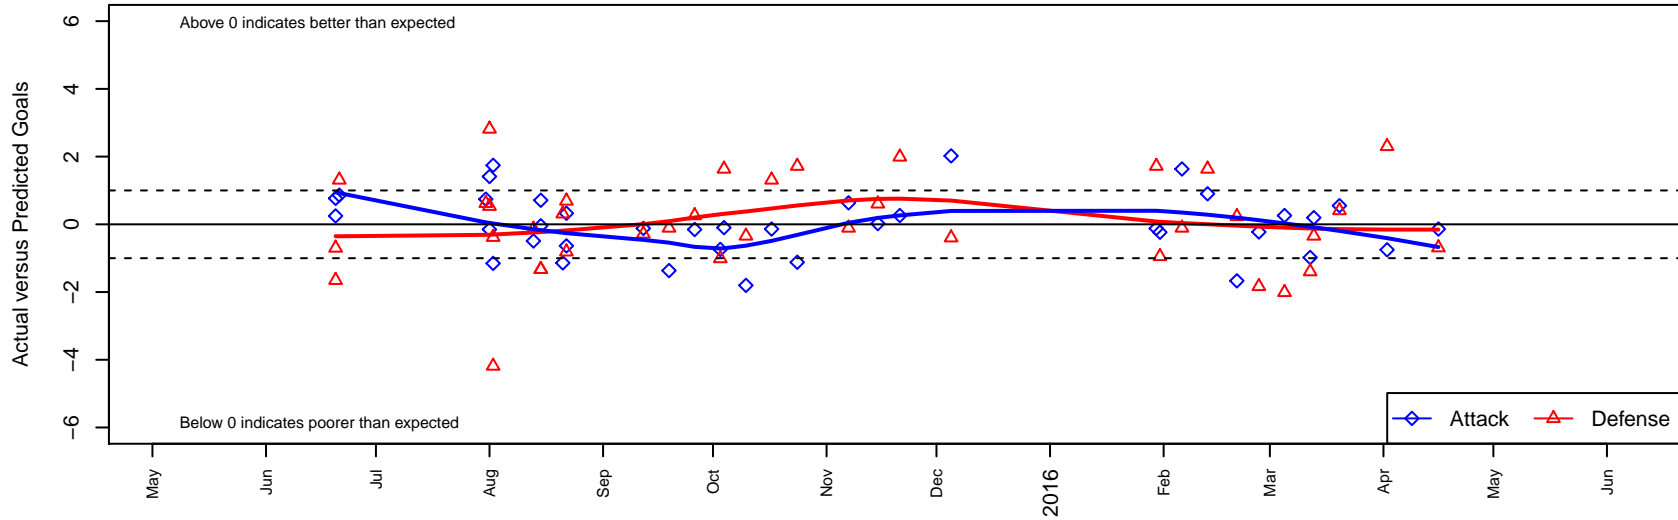

Snohomish United Red B03

Snohomish Youth SC
 Snohomish, WA
 B03 total strength=325
 attack=0.21 defense=0.18
 fall league = RCL B03 Div 5
 spr league = Win RCL B03 Div 5
 notes= Van Hooser 2015

alt names used:
 SNOHOMISH UNITEDBU03 RED-VANHOOSI
 SNOHOMISH UNITED BU03 RED-VANHOOS
 SNOHOMISH UNITED BU03 RED-VANHOOS
 SNOHOMISH UNITED RED B
 Snohomish United BU03 Red-VanHooser
 SNOHOMISH UNITED RED B
 SNOHOMISH UNITED RED B

Snohomish United Red B03
 Dots are actual minus expected GF (blue circles) and GA (red triangles).
 Blue line is smoothed change in attack strength. Red is smoothed change in defense strength.

**attack and defense variance (black dot)
relative to other teams
and top 10 in region**