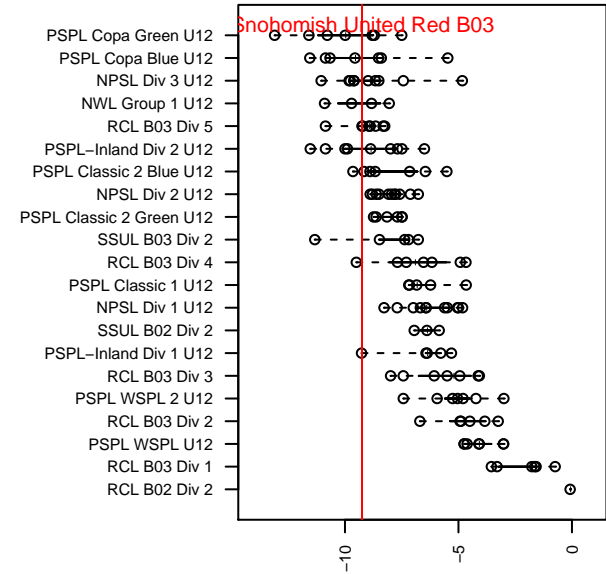

**attack and defense rating
relative to others at age
and all opponents in last 13 months**